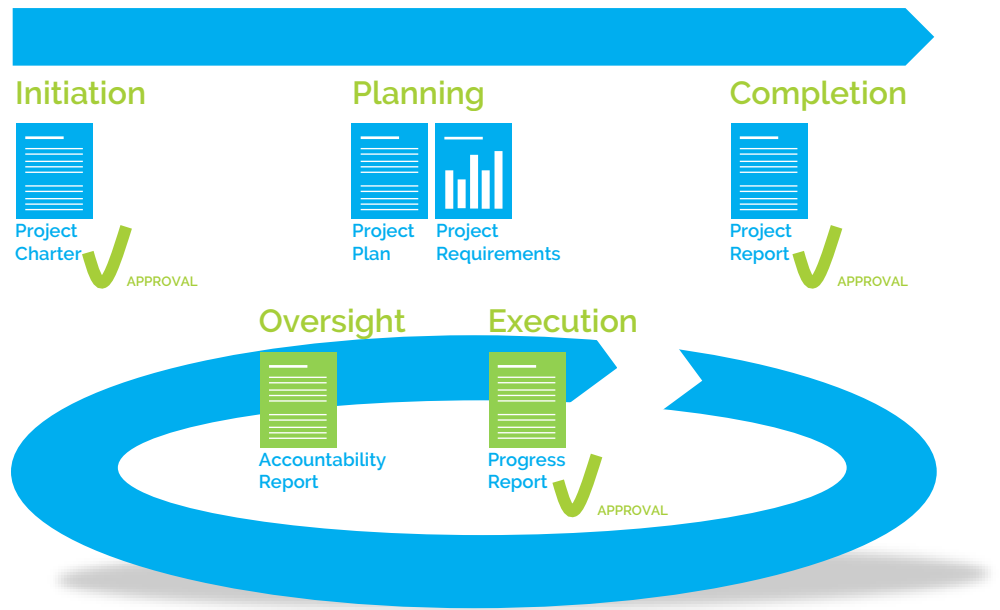

Highly qualified and certified (PMP, ScrumMaster), our consultants are Agility-based and use the best tools in the business:

- > MSPProject
- > Clarity
- > Primavera

## Our Approach

At Alithya, our approach can help you implement complex projects and achieve your targets.

- > Methodology adapted to the needs of your projects and organization
- > Greater oversight of projects and risks
- > Strict accountability and clear management indicators
- > Effective coordination to ensure maximum synergy for your projects' benefits
- > Dedicated community of practice, and knowledge sharing

## Our Results

Our results are closely aligned with your business strategy and objectives.

- > High performance and quality solutions
- > Optimal documentation
- > Accurate reporting and transparent communication

## Our Process

The project management cycle consists of the following steps.